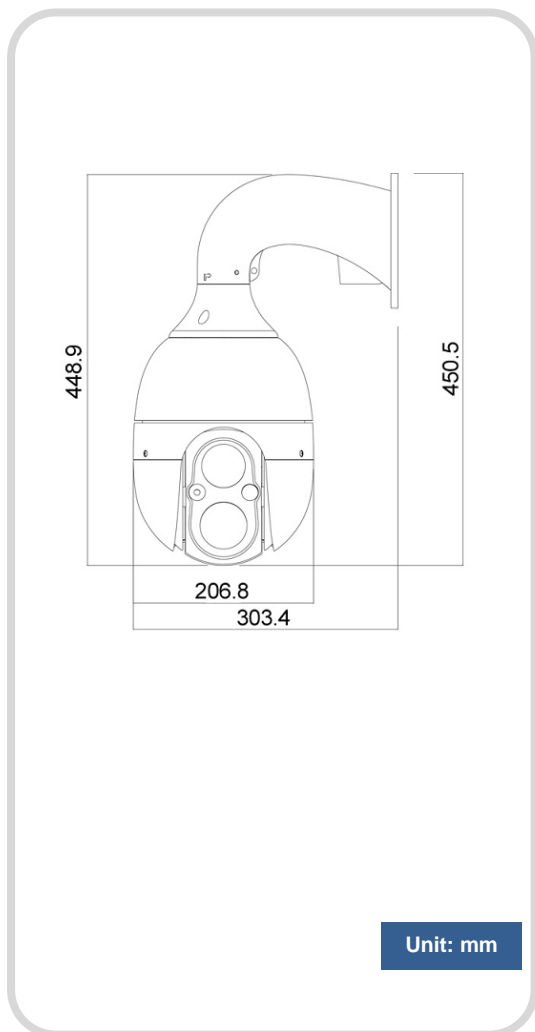

◆ Dimensions

◆ Specifications

MODEL	DHC-322SEITA
Video	
Image Sensor	1/3" 2Mega Panasonic CMOS
Scan mode	Progressive Scan
Total number of pixels	1,956(H) x 1,266(V), 2.4M Pixels
Number of active pixels	1,944(H) x 1,092(V), 2.3M Pixels
Resolution	1080P
Minimum illumination	Color : 0.5Lux , BW : 0.1Lux Min. 0.003Lux with DSS(32x)
Video Output	Main: TVI/AHD Selectable, Sub: CVBS
S/N Ratio	50dB
Lens	
Lens	4.3~129mm(F1.6~F4.7) Optical(30x), Digital Zoom(32x), Total Zoom (960x)
Focus mode	Auto / Manual / Oneshot
Angle of view(WxT)	D:71.3°~2.58°, H:58.9°~2.11°, V:45.3°~1.61°
Pan/ Tilt	
Pan/Tilt angle	360° Endless / 92°
Pan Speed	0.1° ~ 240°/sec (64 Levels), Preset: 360°/sec
Preset point	250 Presets
Alarm in/out	4 Inputs / 1 Relay Output
Function	
Day & Night	Day / Auto Slow / Auto fast / Night
Back Light	WDR / HLC / BLC
White Balance	Auto/ Indoor / Outdoor
AGC	Off / On
DNR	Off / Low / Middle / Max / Auto
Privacy / Motion	8 Zones / 1 Zones
Brightness	Level Setting
Color Level	Level Setting
Stabilize	On/Off
Dehumidification	Available
Defog	Off / Low / Middle / Max
UTC	Available
Time Schedule	Available
IR Distance	150m: IR LED 1pcs and 1pcs with motorized)
Environment	
Operating Humidity	30 % ~ 90 % RH
Operating Temp.	- 40°C to 50°
Electrical	
Power Consumption	Max 40W
Power Supply	AC24V, 50/60Hz
Mechanical	
Construction	Aluminum body
Dimension	206.8(W)X450.5(H)mm
Weight	About 8.6Kg
Certificate	
	CE, FCC, IP66, IK10