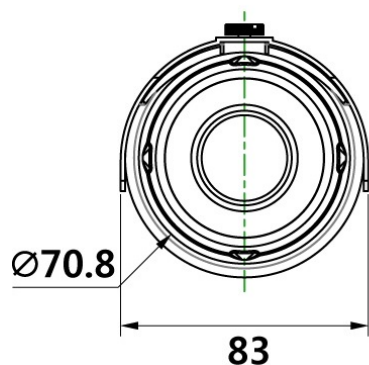

# IP IR Bullet Camera

2M, H.264, 36IR

DMC-2036BZW

## Feature

- 1/2.9" Sony 2.12M Pixels Exmor CMOS
- High Performance Dual Streaming (30fps live view@1080P)
- Low up to 0.01Lux(LED On:0Lux), Noise Reduction (2D/3D)
- Day/Night with ICR, 36 IR(IR Distance 30m)
- 2.8~12mm Mega Pixel DC Auto Iris Lens
- Motion Detection (4), Privacy Masking (8), Digital Zoom (16x)
- Defog, DWDR, HLC, LDC (Lens Distortion Correction), Corridor
- Audio (1/1), Alarm (1/1), SD Slot, IP (66)
- ONVIF, DDNS, DHCP, CMS, Web Browser, Smart Phone
- Option: POE, 2 Motors (Motorized Zoom & Focus, 2.8~12mm)

## Dimensions