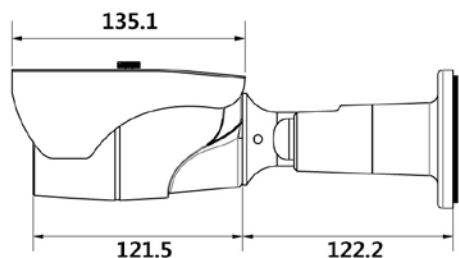

# IP IR Bullet Camera

2M, H.264, 36IR

DMC-2036BZW

## Picture

## Feature

- 1/2.9" Sony 2.12M Pixels Exmor CMOS
- High Performance Dual Streaming (30fps live view@1080P)
- Low up to 0.01Lux(LED On:0Lux), Noise Reduction (2D/3D)
- Day/Night with ICR, 36 IR(IR Distance 30m)
- 2.8~12mm Mega Pixel DC Auto Iris Lens
- Motion Detection (4), Privacy Masking (8), Digital Zoom (16x)
- Defog, DWDR, HLC, LDC (Lens Distortion Correction), Corridor
- Audio (1/1), Alarm (1/1), SD Slot, IP (66)
- ONVIF, DDNS, DHCP, CMS, Web Browser, Smart Phone
- Option: POE, 2 Motors (Motorized Zoom & Focus, 2.8~12mm)

## Dimensions