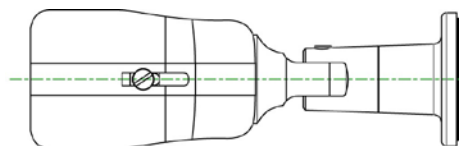

# IP IR Bullet Camera

2M, H.264, 36IR

DMC-2036BZW

## Feature

- 1/2.9" Sony 2.12M Pixels Exmor CMOS
- High Performance Dual Streaming (30fps live view@1080P)
- Low up to 0.01Lux(LED On:0Lux), Noise Reduction (2D/3D)
- Day/Night with ICR, 36 IR(IR Distance 30m)
- 2.8~12mm Mega Pixel DC Auto Iris Lens
- Motion Detection (4), Privacy Masking (8), Digital Zoom (16x)
- Defog, DWDR, HLC, LDC (Lens Distortion Correction), Corridor
- Audio (1/1), Alarm (1/1), SD Slot, IP (66)
- ONVIF, DDNS, DHCP, CMS, Web Browser, Smart Phone
- Option: POE, 2 Motors (Motorized Zoom & Focus, 2.8~12mm)

## Dimensions