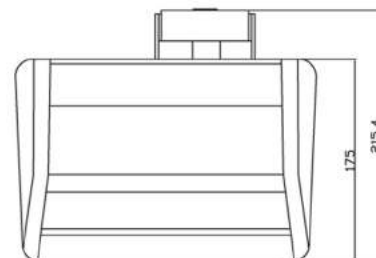

FURY

Operator 230 V /24 V for sliding gates up to 600 kg in weight.

TECHNICAL SPECIFICATIONS

	FURY 230 V	FURY 24 V
POWER SUPPLY	230 V 50-60 HZ	230 V 50-60 HZ
MOTOR POWER SUPPLY	230 V 50-60 HZ	24 VCC
MAX. ABSORBED POWER	300 W	90 W
MAX. ABSORBED CURRENT	1,3 A	2,5 A
RATED TORQUE	6,5 NM	5,5 NM
USE FREQUENCY	60" ON 90" OFF	90" ON 60" OFF
GATE SPEED	12 MT/MIN.	14 MT/MIN.
MAX GATE WEIGHT	600 KG	500 KG
LUBRICATION	GREASE	GREASE
OPERATOR WEIGHT	7 KG	9 KG
IP GRADE	IP55	IP55