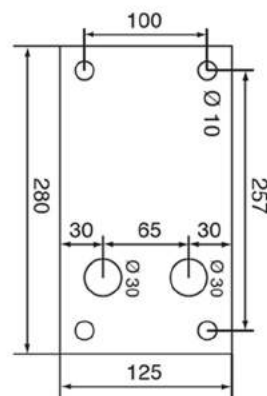

ROY

Operator 230 V for sliding gates up to 1200 kg in weight.

TECHNICAL SPECIFICATIONS

	ROY 4	ROY 6	ROY 9	ROY 12
POWER SUPPLY	230 V 50-60 HZ	230 V 50-60 HZ	230 V 50-60 HZ	230 V 50-60 HZ
MOTOR POWER SUPPLY	230 V 50-60 HZ	230 V 50-60 HZ	230 V 50-60 HZ	230 V 50-60 HZ
MAX. ABSORBED POWER	300 W	300 W	340 W	380 W
MAX. ABSORBED CURRENT	1,3 A	1,3 A	1,5 A	1,7 A
RATED TORQUE	6,5 NM	7,0 NM	7,5 NM	8,0 NM
USE FREQUENCY	60" ON 90" OFF	90" ON 60" OFF	90" ON 60" OFF	90" ON 60" OFF
GATE SPEED	8,5 MT/MIN	8,5 MT/MIN	8,5 MT/MIN	8,5 MT/MIN
MAX GATE WEIGHT	400 KG	600 KG	1000 KG	1200 KG
LUBRICATION	GREASE	OIL	OIL	OIL
OPERATOR WEIGHT	7 KG	7 KG	7 KG	7 KG
IP GRADE	IP55	IP55	IP55	IP55