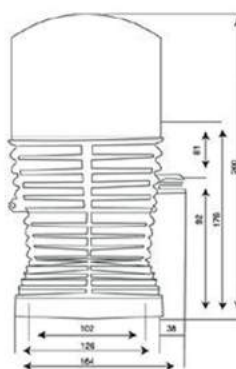

ROY

Operator 230 V for sliding gates up to 1200 kg in weight.

TECHNICAL SPECIFICATIONS

	ROY 4	ROY 6	ROY 9	ROY 12
POWER SUPPLY	230 V 50-60 HZ	230 V 50-60 HZ	230 V 50-60 HZ	230 V 50-60 HZ
MOTOR POWER SUPPLY	230 V 50-60 HZ	230 V 50-60 HZ	230 V 50-60 HZ	230 V 50-60 HZ
MAX. ABSORBED POWER	300 W	300 W	340 W	380 W
MAX. ABSORBED CURRENT	1,3 A	1,3 A	1,5 A	1,7 A
RATED TORQUE	6,5 NM	7,0 NM	7,5 NM	8,0 NM
USE FREQUENCY	60" ON 90" OFF	90" ON 60" OFF	90" ON 60" OFF	90" ON 60" OFF
GATE SPEED	8,5 MT/MIN	8,5 MT/MIN	8,5 MT/MIN	8,5 MT/MIN
MAX GATE WEIGHT	400 KG	600 KG	1000 KG	1200 KG
LUBRICATION	GREASE	OIL	OIL	OIL
OPERATOR WEIGHT	7 KG	7 KG	7 KG	7 KG
IP GRADE	IP55	IP55	IP55	IP55

AVAILABLE ACCESSORIES

12/24V SAFETY
PHOTOCELLS

2CH REMOTE
CONTROL

4CH REMOTE
CONTROL

FLASHING
LIGHT

KEY SWITCH